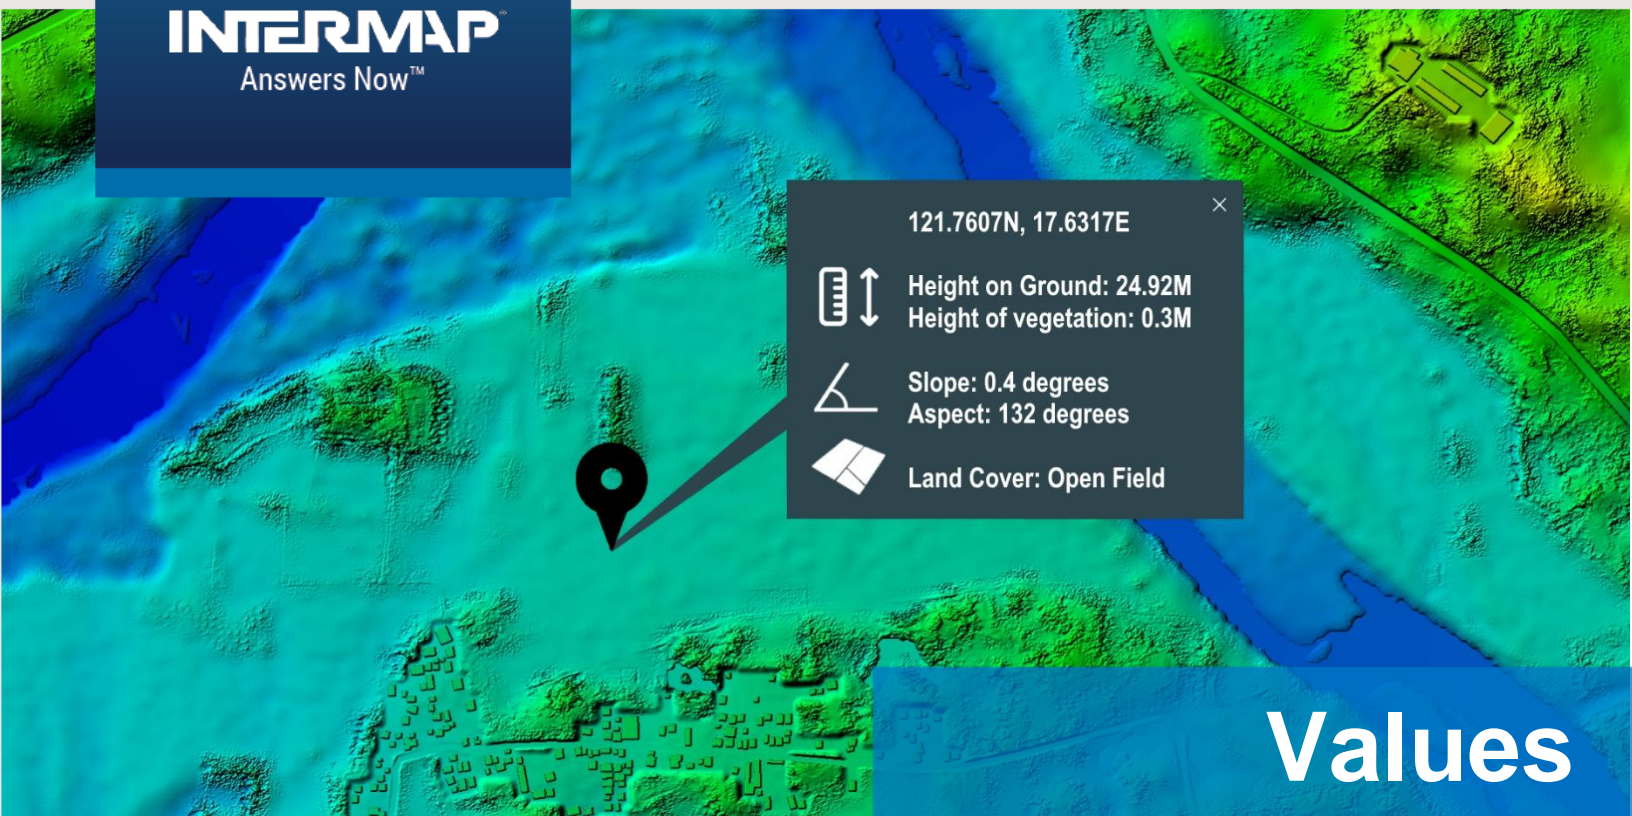

**INTERMAP**  
Answers Now™

### Information at any place in the world

Intermap's Values service provides precise information at any point in the world. Based upon our accurate NEXTMap foundation data products, Values retrieves accurate information at a precise location. Information includes the following, height above sea level, tree height, land cover, slope, aspect, etc. Hosted on our Intermap cloud, Values gives your business fast access to accurate information for your assets and analysis anywhere in the world without the need to manage and host data. Values is available through our web application or through an Application Programmers Interface (API).

#### One or Many Locations

Values can run on a single location or batch of points.